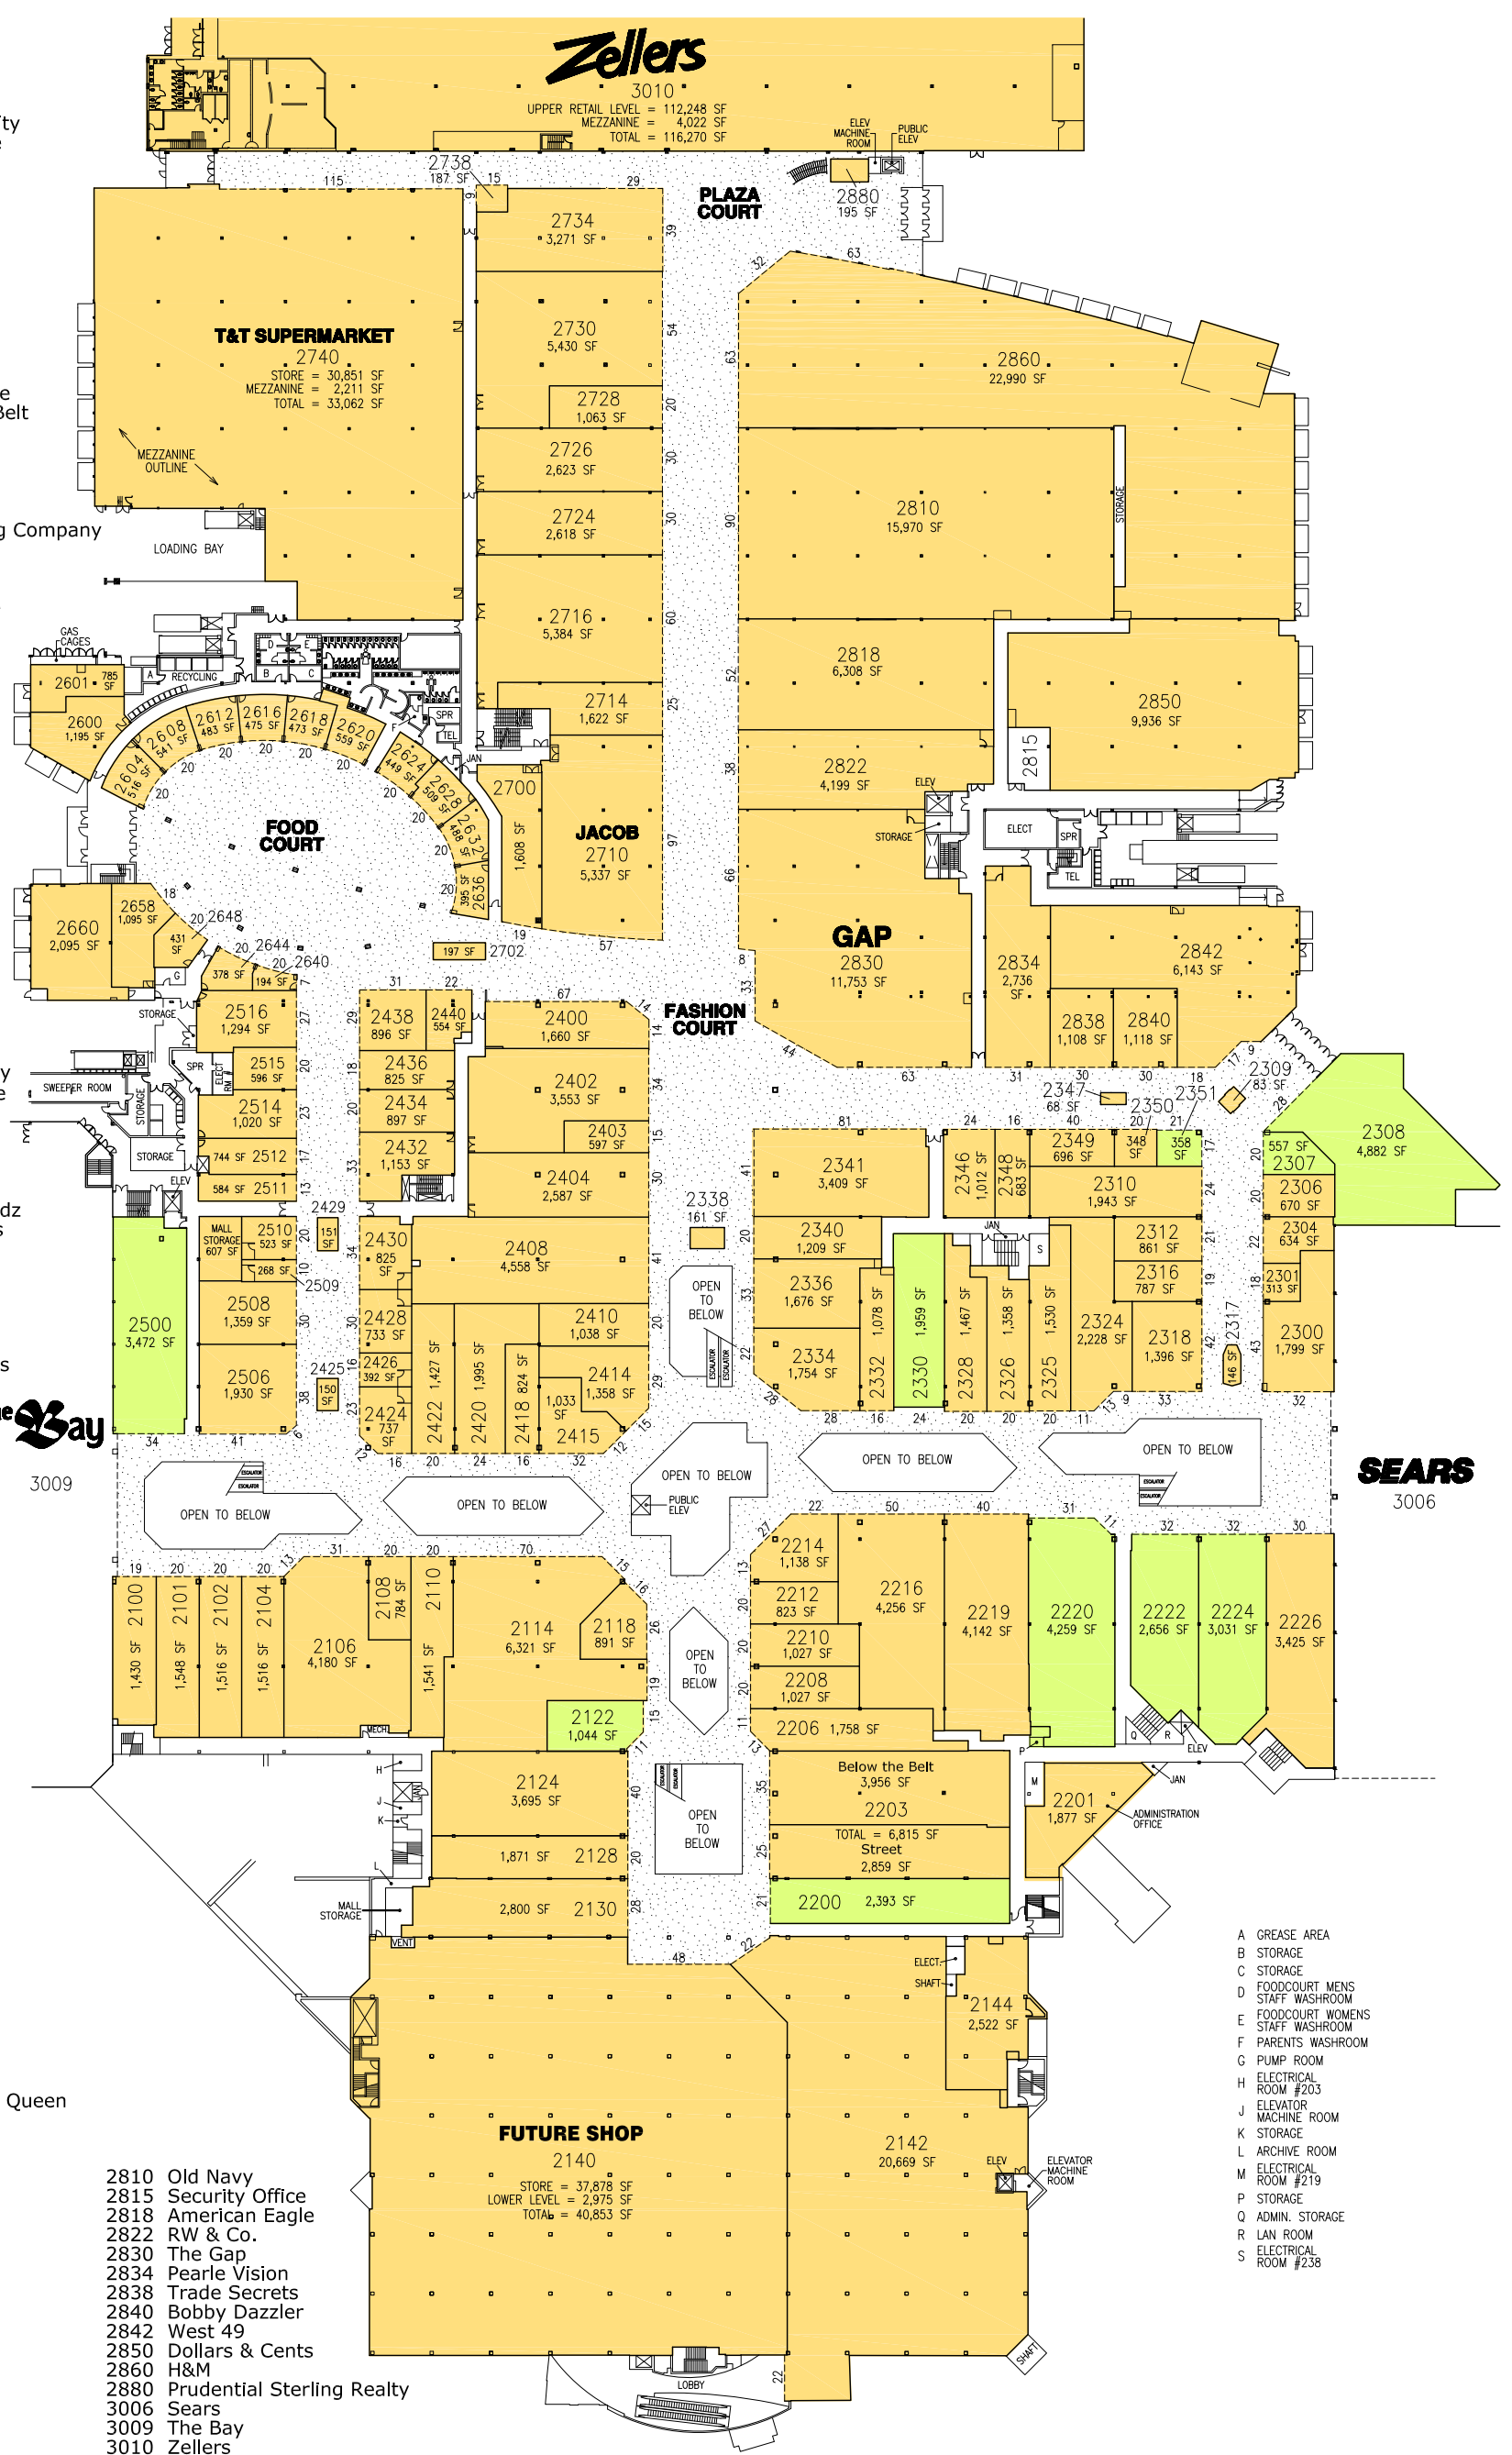

- 2100 Showcase
- 2101 Bell Mobility
- 2102 2nd Look Day Spa
- 2104 Motherhood Maternity
- 2106 The Children's Place
- 2108
- 2110 Aldo
- 2114 Le Chateau
- 2118 Dallany Jewellery
- 2122 Nutrition House
- 2124 Suzy Shier
- 2128
- 2130
- 2140 Future Shop
- 2142 Golf Town
- 2144
- 2200
- 2201 Administration Office
- 2203 Street / Below the Belt
- 2206 Daniadown Quilts
- 2208
- 2210 Blue Line Sports
- 2212 Sunglass Hut
- 2214 Ben Moss Jewellers
- 2216 The Garage Clothing Company
- 2219 Reitmans
- 2220 La Senza
- 2222
- 2224 Payless ShoeSource
- 2226 cleo
- 2300 Freedman Shoes
- 2301 Coquitlam Fine Dry Cleaners
- 2304 Pro Stitch
- 2306 Alive Health Centre
- 2307 Things Engraved
- 2308 Scotiabank
- 2309 BC Lottery
- 2310 Ark Dental @ Coquitlam Centre
- 2312 Vita
- 2316 Kerrisdale Cameras
- 2317 Royal LePage
- 2318 Soft Moc
- 2324 Alia N Tan Jay
- 2325 Change
- 2326
- 2328 Spring
- 2330 Swimco
- 2332 Walk with Ronsons
- 2334 Peoples Jewellers
- 2336 La Vie en Rose
- 2338 Silverstone Jewellery
- 2340 Aqua La Vie en Rose
- 2341 Aritzia
- 2346 J76
- 2347 Koodo
- 2348 Sashimi Sushi
- 2349 Stitch It
- 2350 Sparky's Kutz for Kidz
- 2351 Gateway Newstands
- 2400 Mappins
- 2402
- 2403 Crabtree & Evelyn
- 2404 Buffalo
- 2408 Tristan
- 2410 Pandora
- 2414 Ann-Louise Jewellers
- 2415 The Body Shop
- 2418 Naturalizer
- 2420 Mantique
- 2422
- 2424 Acinda Jewellers
- 2425 Virgin Mobile
- 2426 Yogen Frusz
- 2428 House of Knives
- 2429 Quizno's
- 2430 Marlin Travel
- 2432 EB Games
- 2434 Mastercuts
- 2436 Jersey City
- 2437 International News
- 2438 Lush
- 2440 Qoola
- 2500 Lenscrafters
- 2506 Gymboree
- 2508 Claire's
- 2509 Big Orange
- 2510 Sweet Factory
- 2511 Connect
- 2512 Watch It!
- 2514 G.N.C.
- 2515
- 2516 In-Look Optical
- 2600 Starbucks Coffee
- 2601
- 2604 KFC
- 2608 Bourbon Street Grill
- 2612 Tandoori
- 2616 Koya Japan
- 2618 A & W
- 2620 Thai Express
- 2624 New York Fries
- 2628 Tiki Ming
- 2632 Opal
- 2636 Orange Julius/Dairy Queen
- 2640 Jugo Juice
- 2644 Vina Vietnamese
- 2648 Ruffage
- 2658 Arby's
- 2660 Ricky's Urban Diner
- 2700 Coles
- 2702 Garden Fresh
- 2710 Jacob
- 2714 Sterling Shoes
- 2716 Guess?
- 2724 Build-A-Bear
- 2726 lululemon Athletica
- 2728 Jack & Jill
- 2730 Sephora
- 2734 Dynamite
- 2738 Silkway Travel
- 2740 T & T Supermarket
- 2810 Old Navy
- 2815 Security Office
- 2818 American Eagle
- 2822 RW & Co.
- 2830 The Gap
- 2834 Pearle Vision
- 2838 Trade Secrets
- 2840 Bobby Dazzler
- 2842 West 49
- 2850 Dollars & Cents
- 2860 H&M
- 2880 Prudential Sterling Realty
- 3006 Sears
- 3009 The Bay
- 3010 Zellers