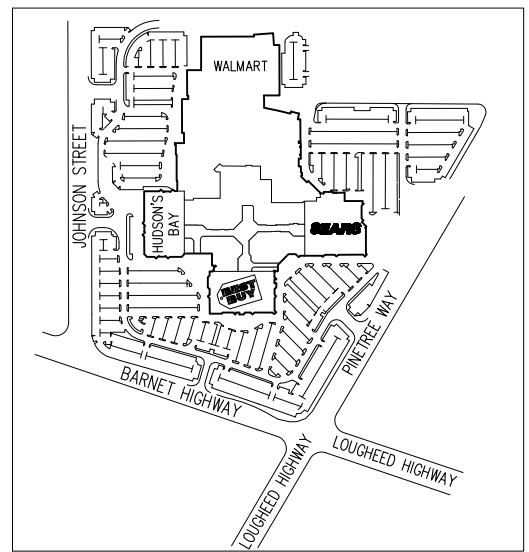

- 1030 London Drugs
- 1046 Montana's Cookhouse
- 1048 Atmosphere
- 1050 Urban Barn
- 1054 Mr. Big & Tall
- 1060 Carepoint Medical
- 1100 Bentley
- 1102 Professionail
- 1103 Rose Cosmetics
- 1104 His & Hers Hair
- 1108 Parents Room
- 1109 Guest Services
- 1110
- 1112 HMV
- 1114 Foot Locker
- 1116
- 1120 Booster Juice
- 1124 Boathouse
- 1125 T Booth Wireless
- 1126 Sticky's Candy & Toys
- 1128 My Foot Reflexology
- 1132
- 1134 Greenline Dental/Solar Orthodontics
- 1138 Wind Mobile
- 1200 Rogers Wireless
- 1202 B.B. Watch Service
- 1203 Japan Shiatsu Clinic
- 1203a Heel and Sole Shoe Repair
- 1204 Flight Centre
- 1205 Crepe De Licious
- 1206 Tim Hortons
- 1208 Togo Sushi
- 1210 Framing & Art Centre
- 1212 Westland Insurance
- 1214 Heads Up Hair Design
- 1218
- 1220 Image Optometry

- 1222 Fido
- 1223 Wirelesswave
- 1224 DAVIDsTEA
- 1228 Purdy's Chocolatier
- 1230 Tip Top
- 1232 Zumiez
- 1236
- 1240 Bluenotes
- 1242
- 1244 Coquitlam Centre Dental Clinic
- 1300 Ecotique Salon & Spa
- Zennkai Salon
- 1304 Carlton Cards
- 1306
- 1308
- 1312 Bootlegger
- 1313
- 1314
- 1315
- 1316 Waves Coffee
- 1319 BC Lottery
- 1320 Wow Mobile
- 1400 Sport Chek
- 1401 McDonald's
- 1402 Sheffield & Sons Tobacconists
- 1403 Plenty
- 1405 North Face
- 1406
- 1407 Mobile Snap
- 1408 Eddie Bauer
- 1412 Tri City Sedation and General Dentistry
- 3006 Sears
- 3009 Hudson's Bay

LOWER RETAIL LEVEL / LEASING PLAN
 2929 BARNET HIGHWAY,
 COQUITLAM, B.C.
 V3B 5R5