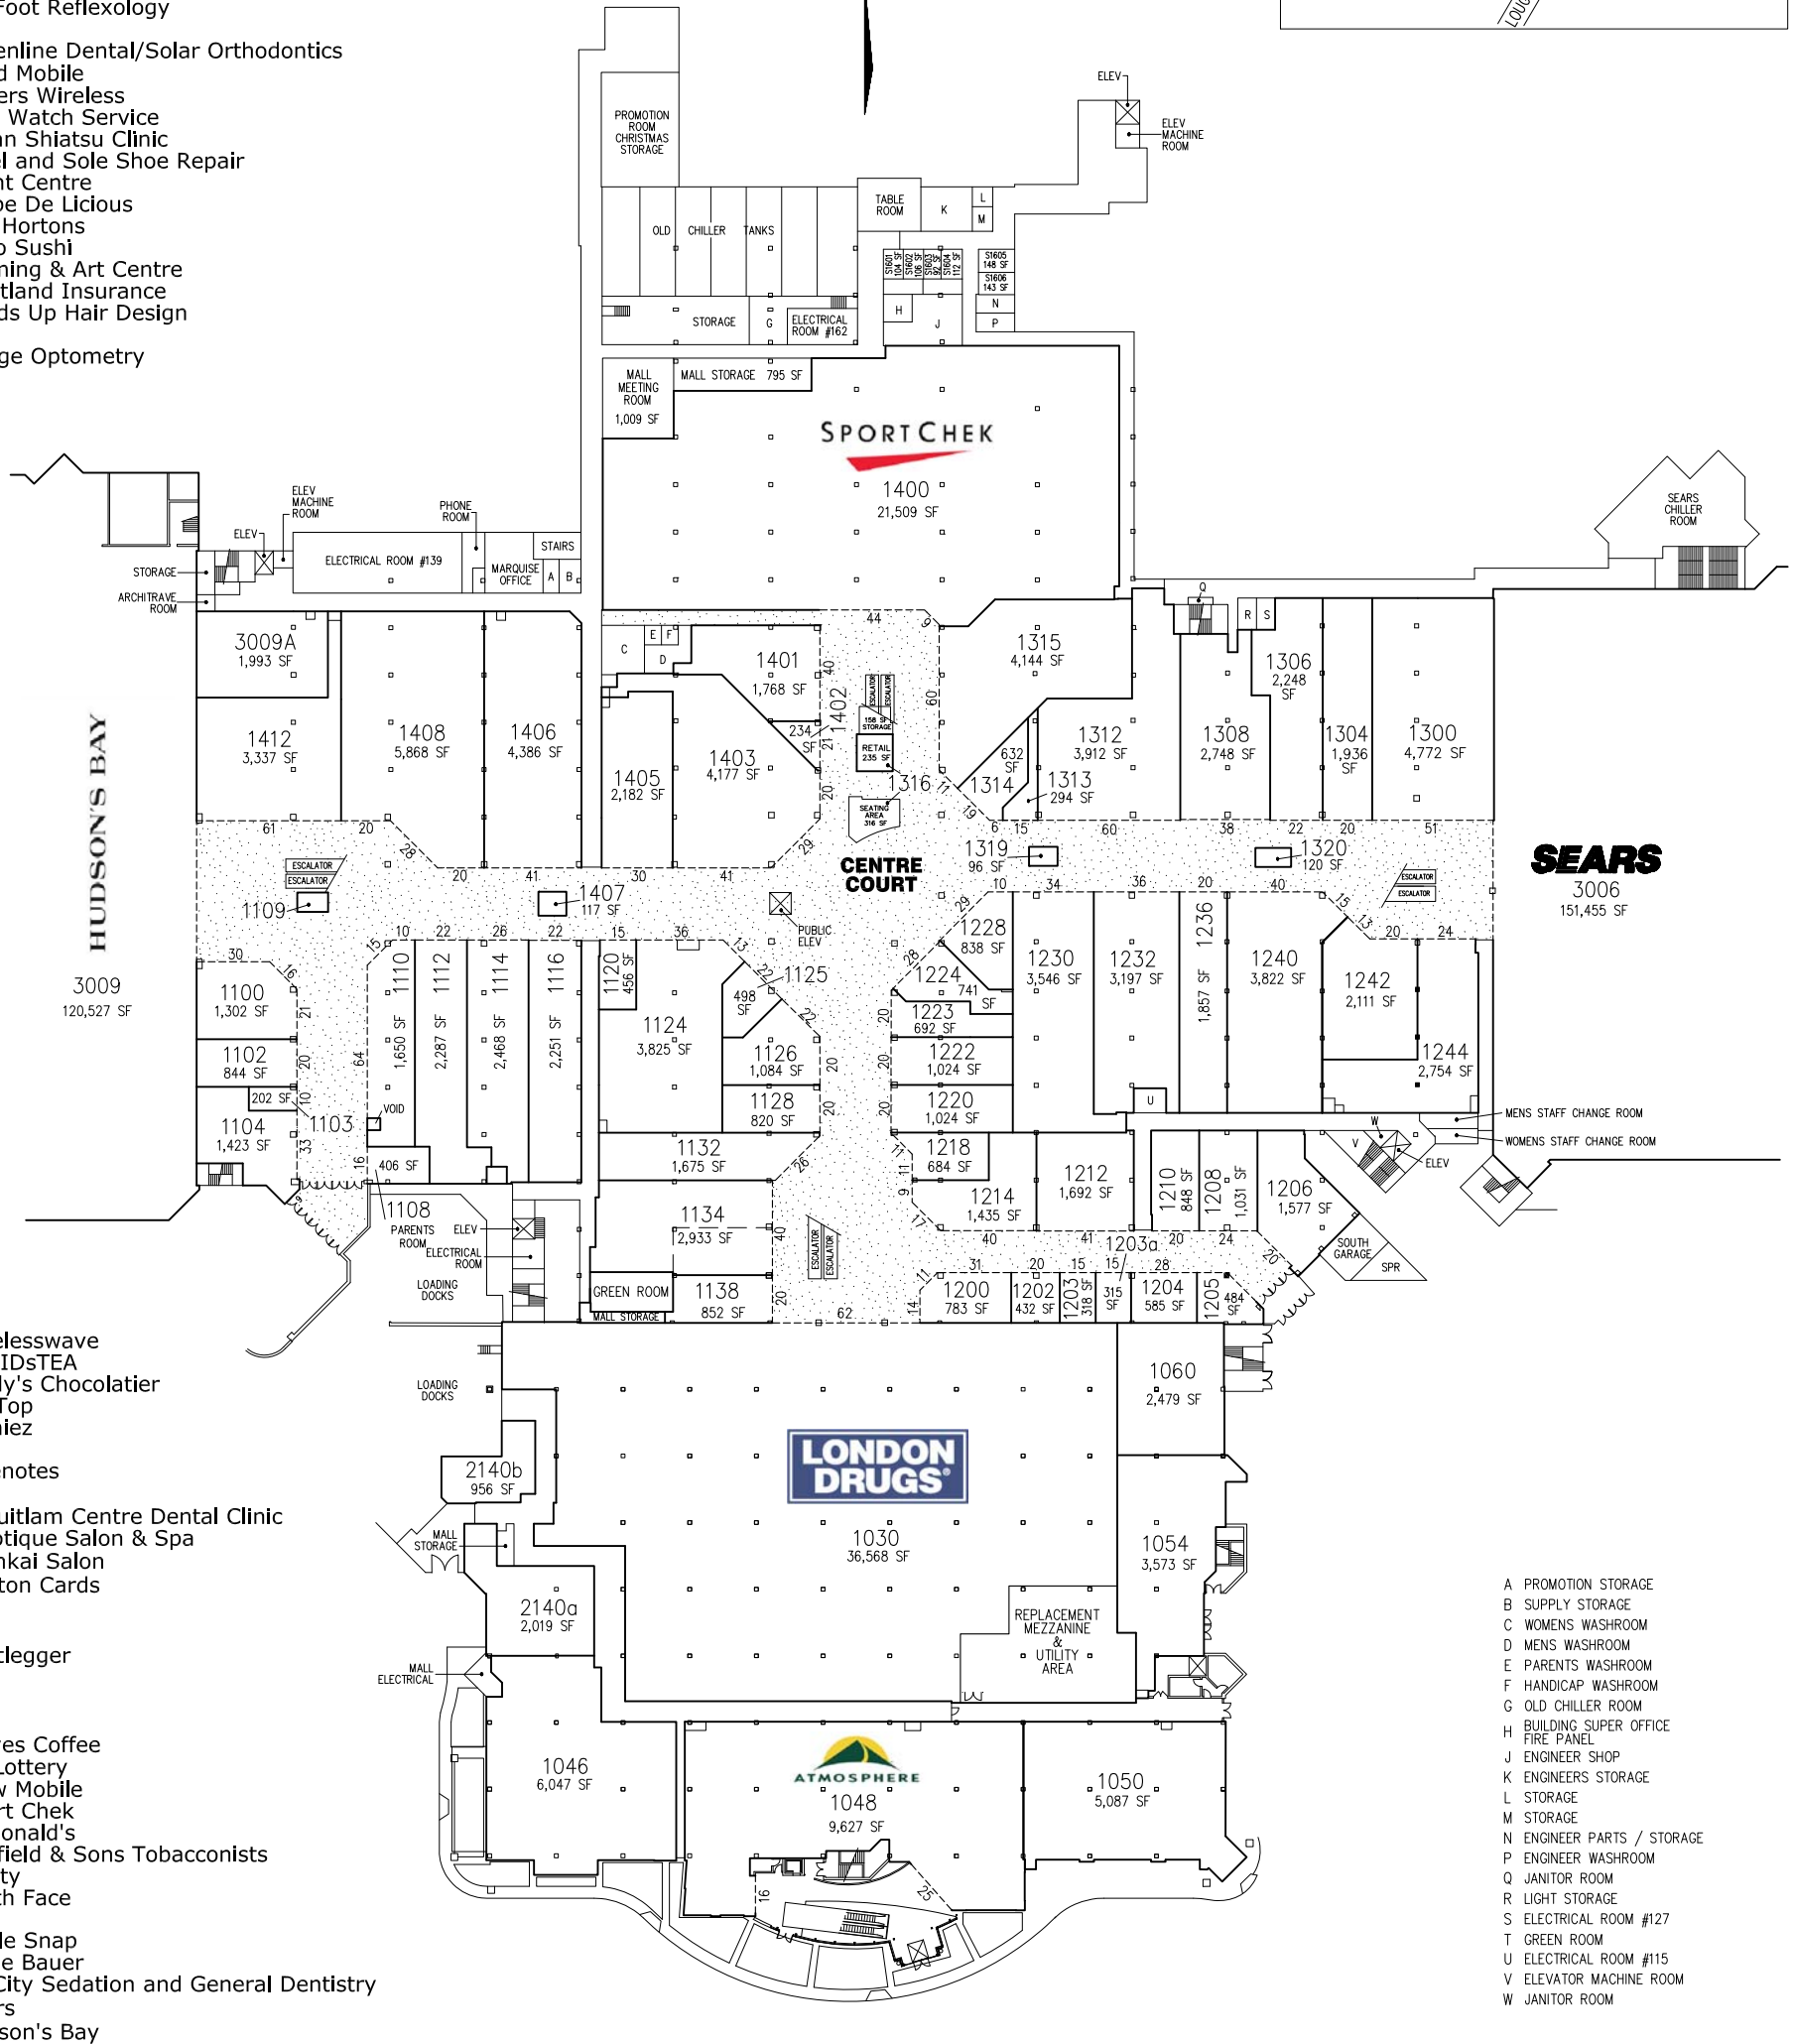

- 1030 London Drugs
- 1046 Montana's Cookhouse
- 1048 Atmosphere
- 1050 Urban Barn
- 1054 Mr. Big & Tall
- 1060 Carepoint Medical
- 1100 Bentley
- 1102 Professionail
- 1103 Rose Cosmetics
- 1104 His & Hers Hair
- 1108 Parents Room
- 1109 Guest Services
- 1110
- 1112 HMV
- 1114 Foot Locker
- 1116
- 1120 Booster Juice
- 1124 Boathouse
- 1125 T Booth Wireless
- 1126 Sticky's Candy & Toys
- 1128 My Foot Reflexology
- 1132
- 1134 Greenline Dental/Solar Orthodontics
- 1138 Wind Mobile
- 1200 Rogers Wireless
- 1202 B.B. Watch Service
- 1203 Japan Shiatsu Clinic
- 1203a Heel and Sole Shoe Repair
- 1204 Flight Centre
- 1205 Crepe De Licious
- 1206 Tim Hortons
- 1208 Togo Sushi
- 1210 Framing & Art Centre
- 1212 Westland Insurance
- 1214 Heads Up Hair Design
- 1218
- 1220 Image Optometry

- 1222 Fido
- 1223 Wirelesswave
- 1224 DAVIDsTEA
- 1228 Purdy's Chocolatier
- 1230 Tip Top
- 1232 Zumiez
- 1236
- 1240 Bluenotes
- 1242
- 1244 Coquitlam Centre Dental Clinic
- 1300 Ecotique Salon & Spa
- Zennkai Salon
- 1304 Carlton Cards
- 1306
- 1308
- 1312 Bootlegger
- 1313
- 1314
- 1315
- 1316 Waves Coffee
- 1319 BC Lottery
- 1320 Wow Mobile
- 1400 Sport Chek
- 1401 McDonald's
- 1402 Sheffield & Sons Tobacconists
- 1403 Plenty
- 1405 North Face
- 1406
- 1407 Mobile Snap
- 1408 Eddie Bauer
- 1412 Tri City Sedation and General Dentistry
- 3006 Sears
- 3009 Hudson's Bay

- A PROMOTION STORAGE
- B SUPPLY STORAGE
- C WOMENS WASHROOM
- D MENS WASHROOM
- E PARENTS WASHROOM
- F HANDICAP WASHROOM
- G OLD CHILLER ROOM
- H BUILDING SUPER OFFICE
- I FIRE PANEL
- J ENGINEER SHOP
- K ENGINEERS STORAGE
- L STORAGE
- M STORAGE
- N ENGINEER PARTS / STORAGE
- P ENGINEER WASHROOM
- Q JANITOR ROOM
- R LIGHT STORAGE
- S ELECTRICAL ROOM #127
- T GREEN ROOM
- U ELECTRICAL ROOM #115
- V ELEVATOR MACHINE ROOM
- W JANITOR ROOM

LOWER RETAIL LEVEL / LEASING PLAN
 2929 BARNET HIGHWAY,
 COQUITLAM, B.C.
 V3B 5R5