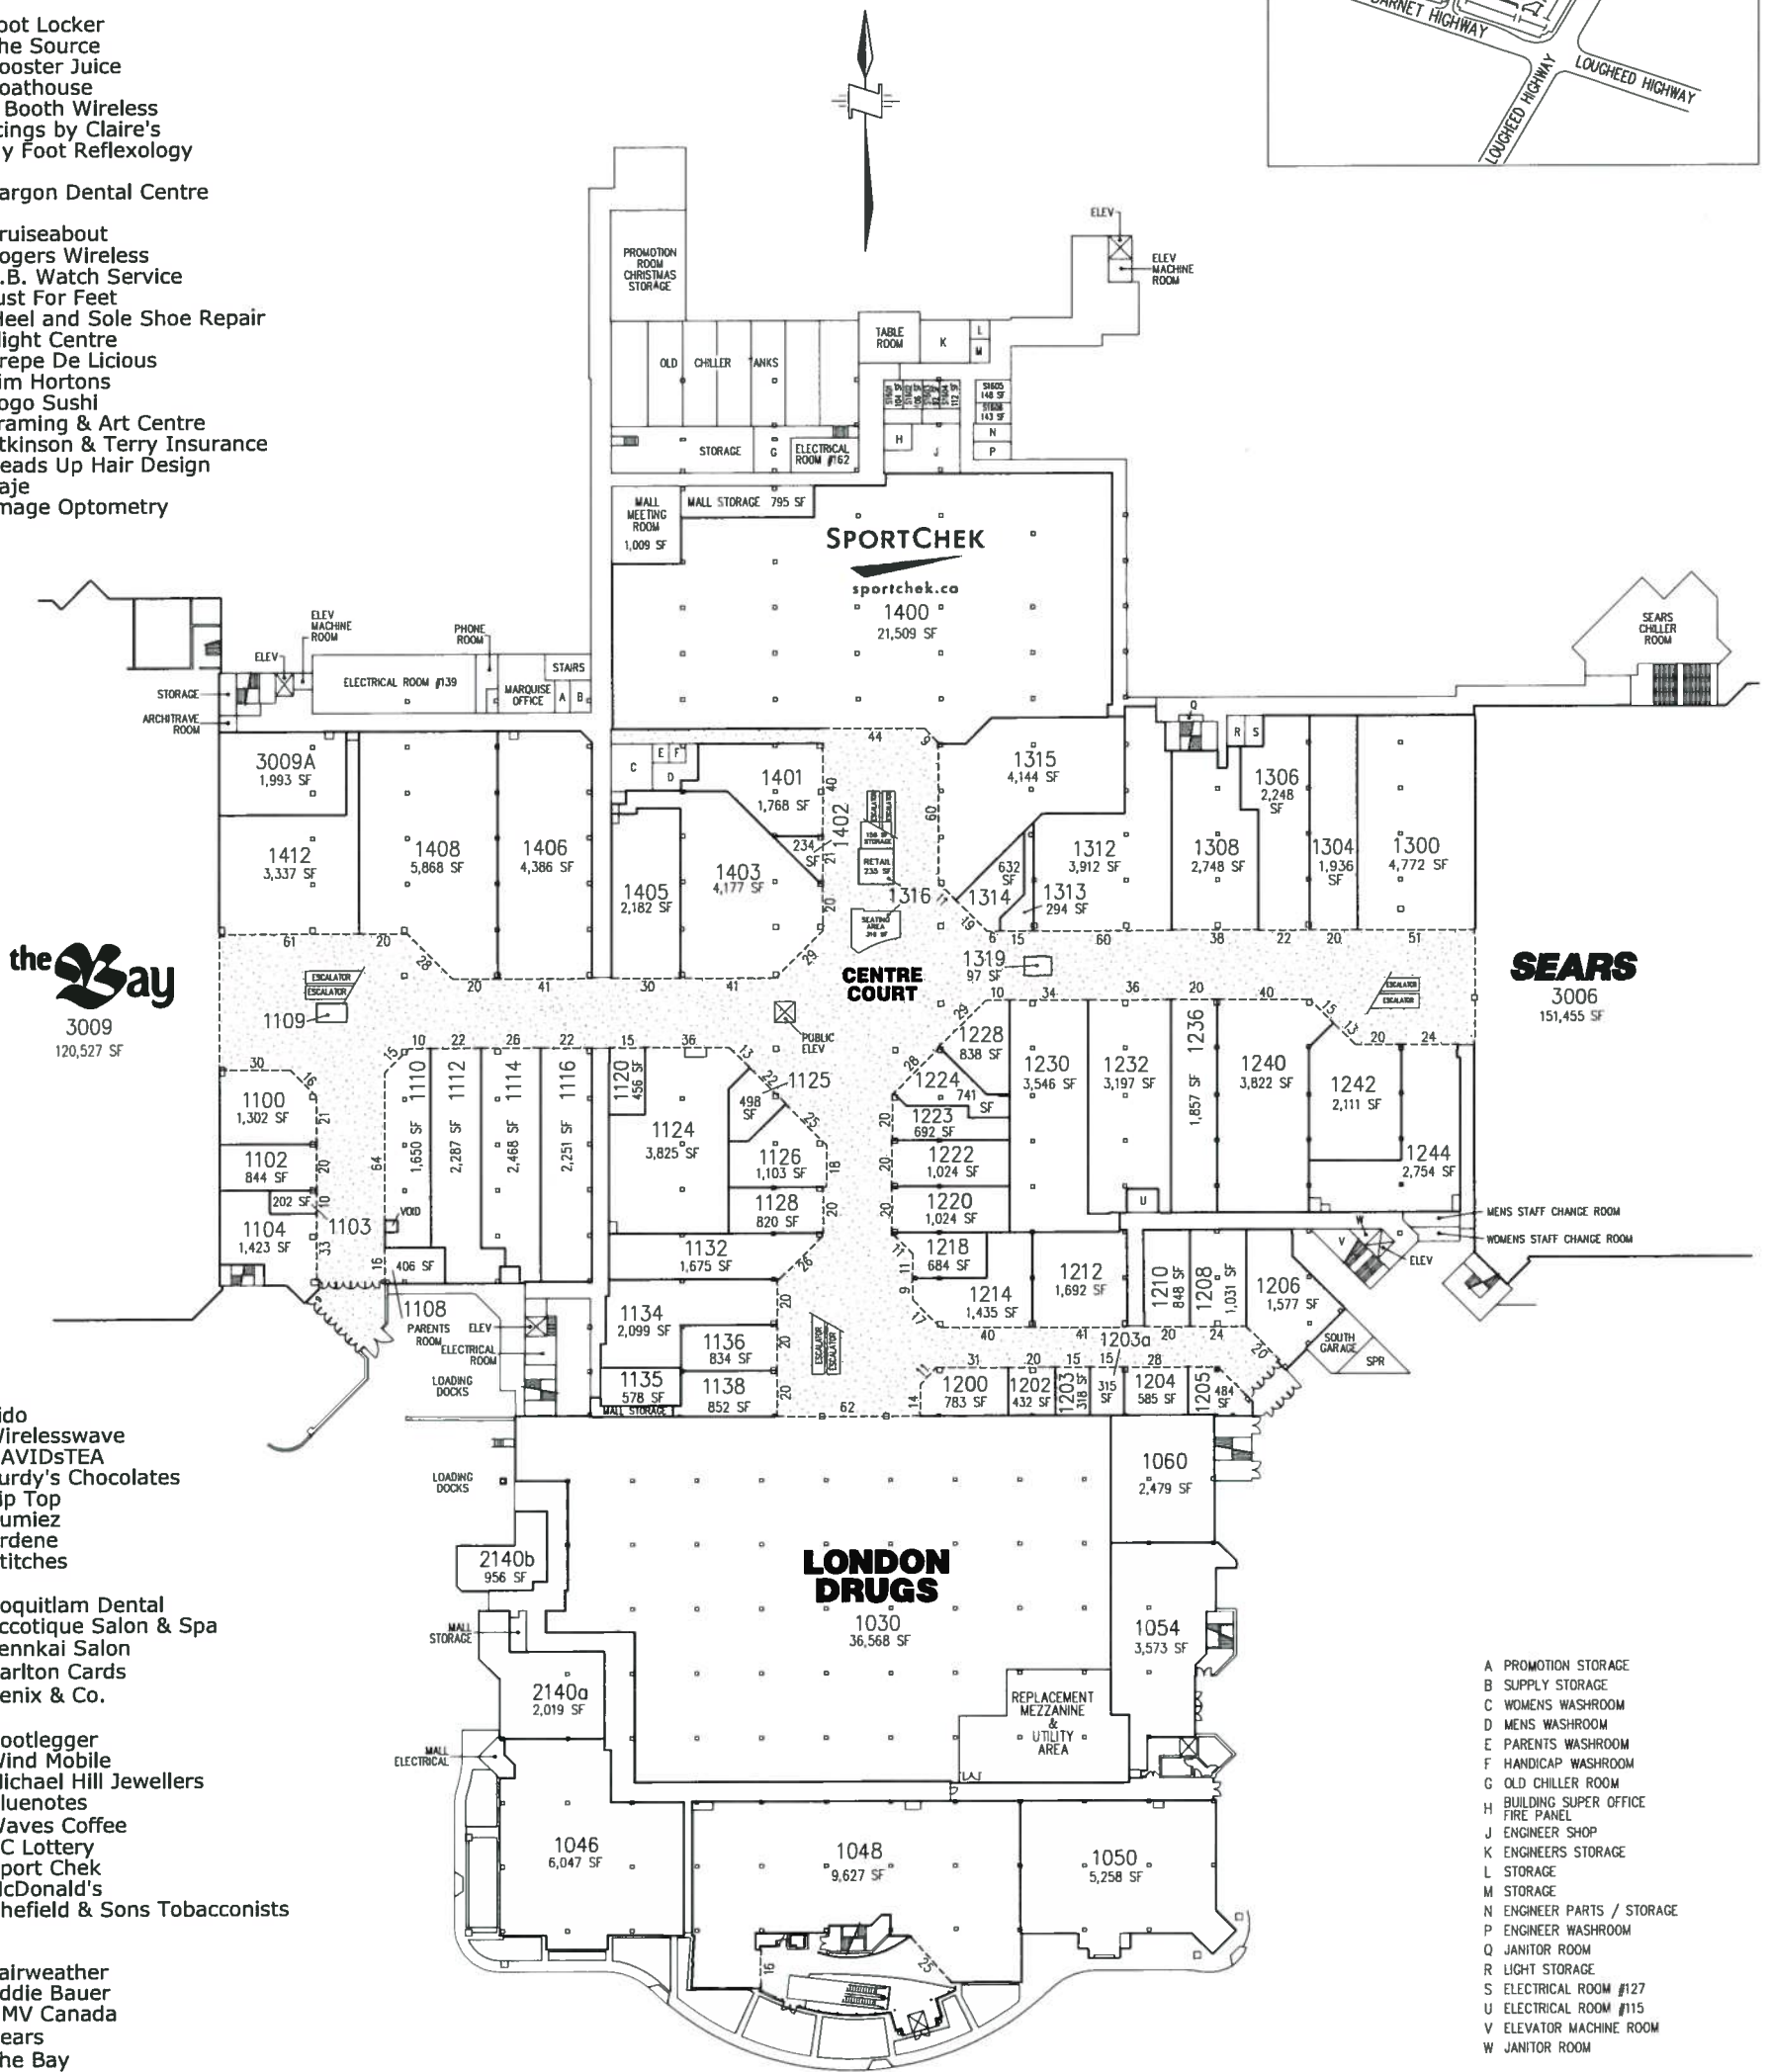

- 1030 London Drugs
- 1046 Montana's Cookhouse
- 1048 Atmosphere
- 1050
- 1054 Mr. Big & Tall
- 1060 Well Point Medical
- 1100 Bentley
- 1102 Professional
- 1103 Rose Cosmetics
- 1104 Hls & Hers Hair
- 1108 Parents Room
- 1109 Guest Services
- 1110
- 1112
- 1114 Foot Locker
- 1116 The Source
- 1120 Booster Juice
- 1124 Boathouse
- 1125 T Booth Wireless
- 1126 Icings by Claire's
- 1128 My Foot Reflexology
- 1132
- 1134 Aargon Dental Centre
- 1136
- 1138 Cruiseabout
- 1200 Rogers Wireless
- 1202 B.B. Watch Service
- 1203 Just For Feet
- 1203a Heel and Sole Shoe Repair
- 1204 Flight Centre
- 1205 Crepe De Licious
- 1206 Tim Hortons
- 1208 Togo Sushi
- 1210 Framing & Art Centre
- 1212 Atkinson & Terry Insurance
- 1214 Heads Up Hair Design
- 1218 Saje
- 1220 Image Optometry

- 1222 Fido
- 1223 Wirelesswave
- 1224 DAVIDS TEA
- 1228 Purdy's Chocolates
- 1230 Tip Top
- 1232 Zumiez
- 1236 Ardene
- 1240 Stitches
- 1242
- 1244 Coquitlam Dental
- 1300 Eccotique Salon & Spa
- Zennkai Salon
- 1304 Carlton Cards
- 1306 Benix & Co.
- 1308
- 1312 Bootlegger
- 1313 Wind Mobile
- 1314 Michael Hill Jewellers
- 1315 Bluenotes
- 1316 Waves Coffee
- 1319 BC Lottery
- 1400 Sport Chek
- 1401 McDonald's
- 1402 Sheffield & Sons Tobacconists
- 1403
- 1405
- 1406 Fairweather
- 1408 Eddie Bauer
- 1412 HMV Canada
- 3006 Sears
- 3009 The Bay

- A PROMOTION STORAGE
- B SUPPLY STORAGE
- C WOMENS WASHROOM
- D MENS WASHROOM
- E PARENTS WASHROOM
- F HANDICAP WASHROOM
- G OLD CHILLER ROOM
- H BUILDING SUPER OFFICE FIRE PANEL
- J ENGINEER SHOP
- K ENGINEERS STORAGE
- L STORAGE
- M STORAGE
- N ENGINEER PARTS / STORAGE
- P ENGINEER WASHROOM
- Q JANITOR ROOM
- R LIGHT STORAGE
- S ELECTRICAL ROOM #127
- U ELECTRICAL ROOM #115
- V ELEVATOR MACHINE ROOM
- W JANITOR ROOM

LOWER RETAIL LEVEL / LEASING PLAN  
 2929 BARNET HIGHWAY,  
 COQUITLAM, B.C.  
 V3B 5R5