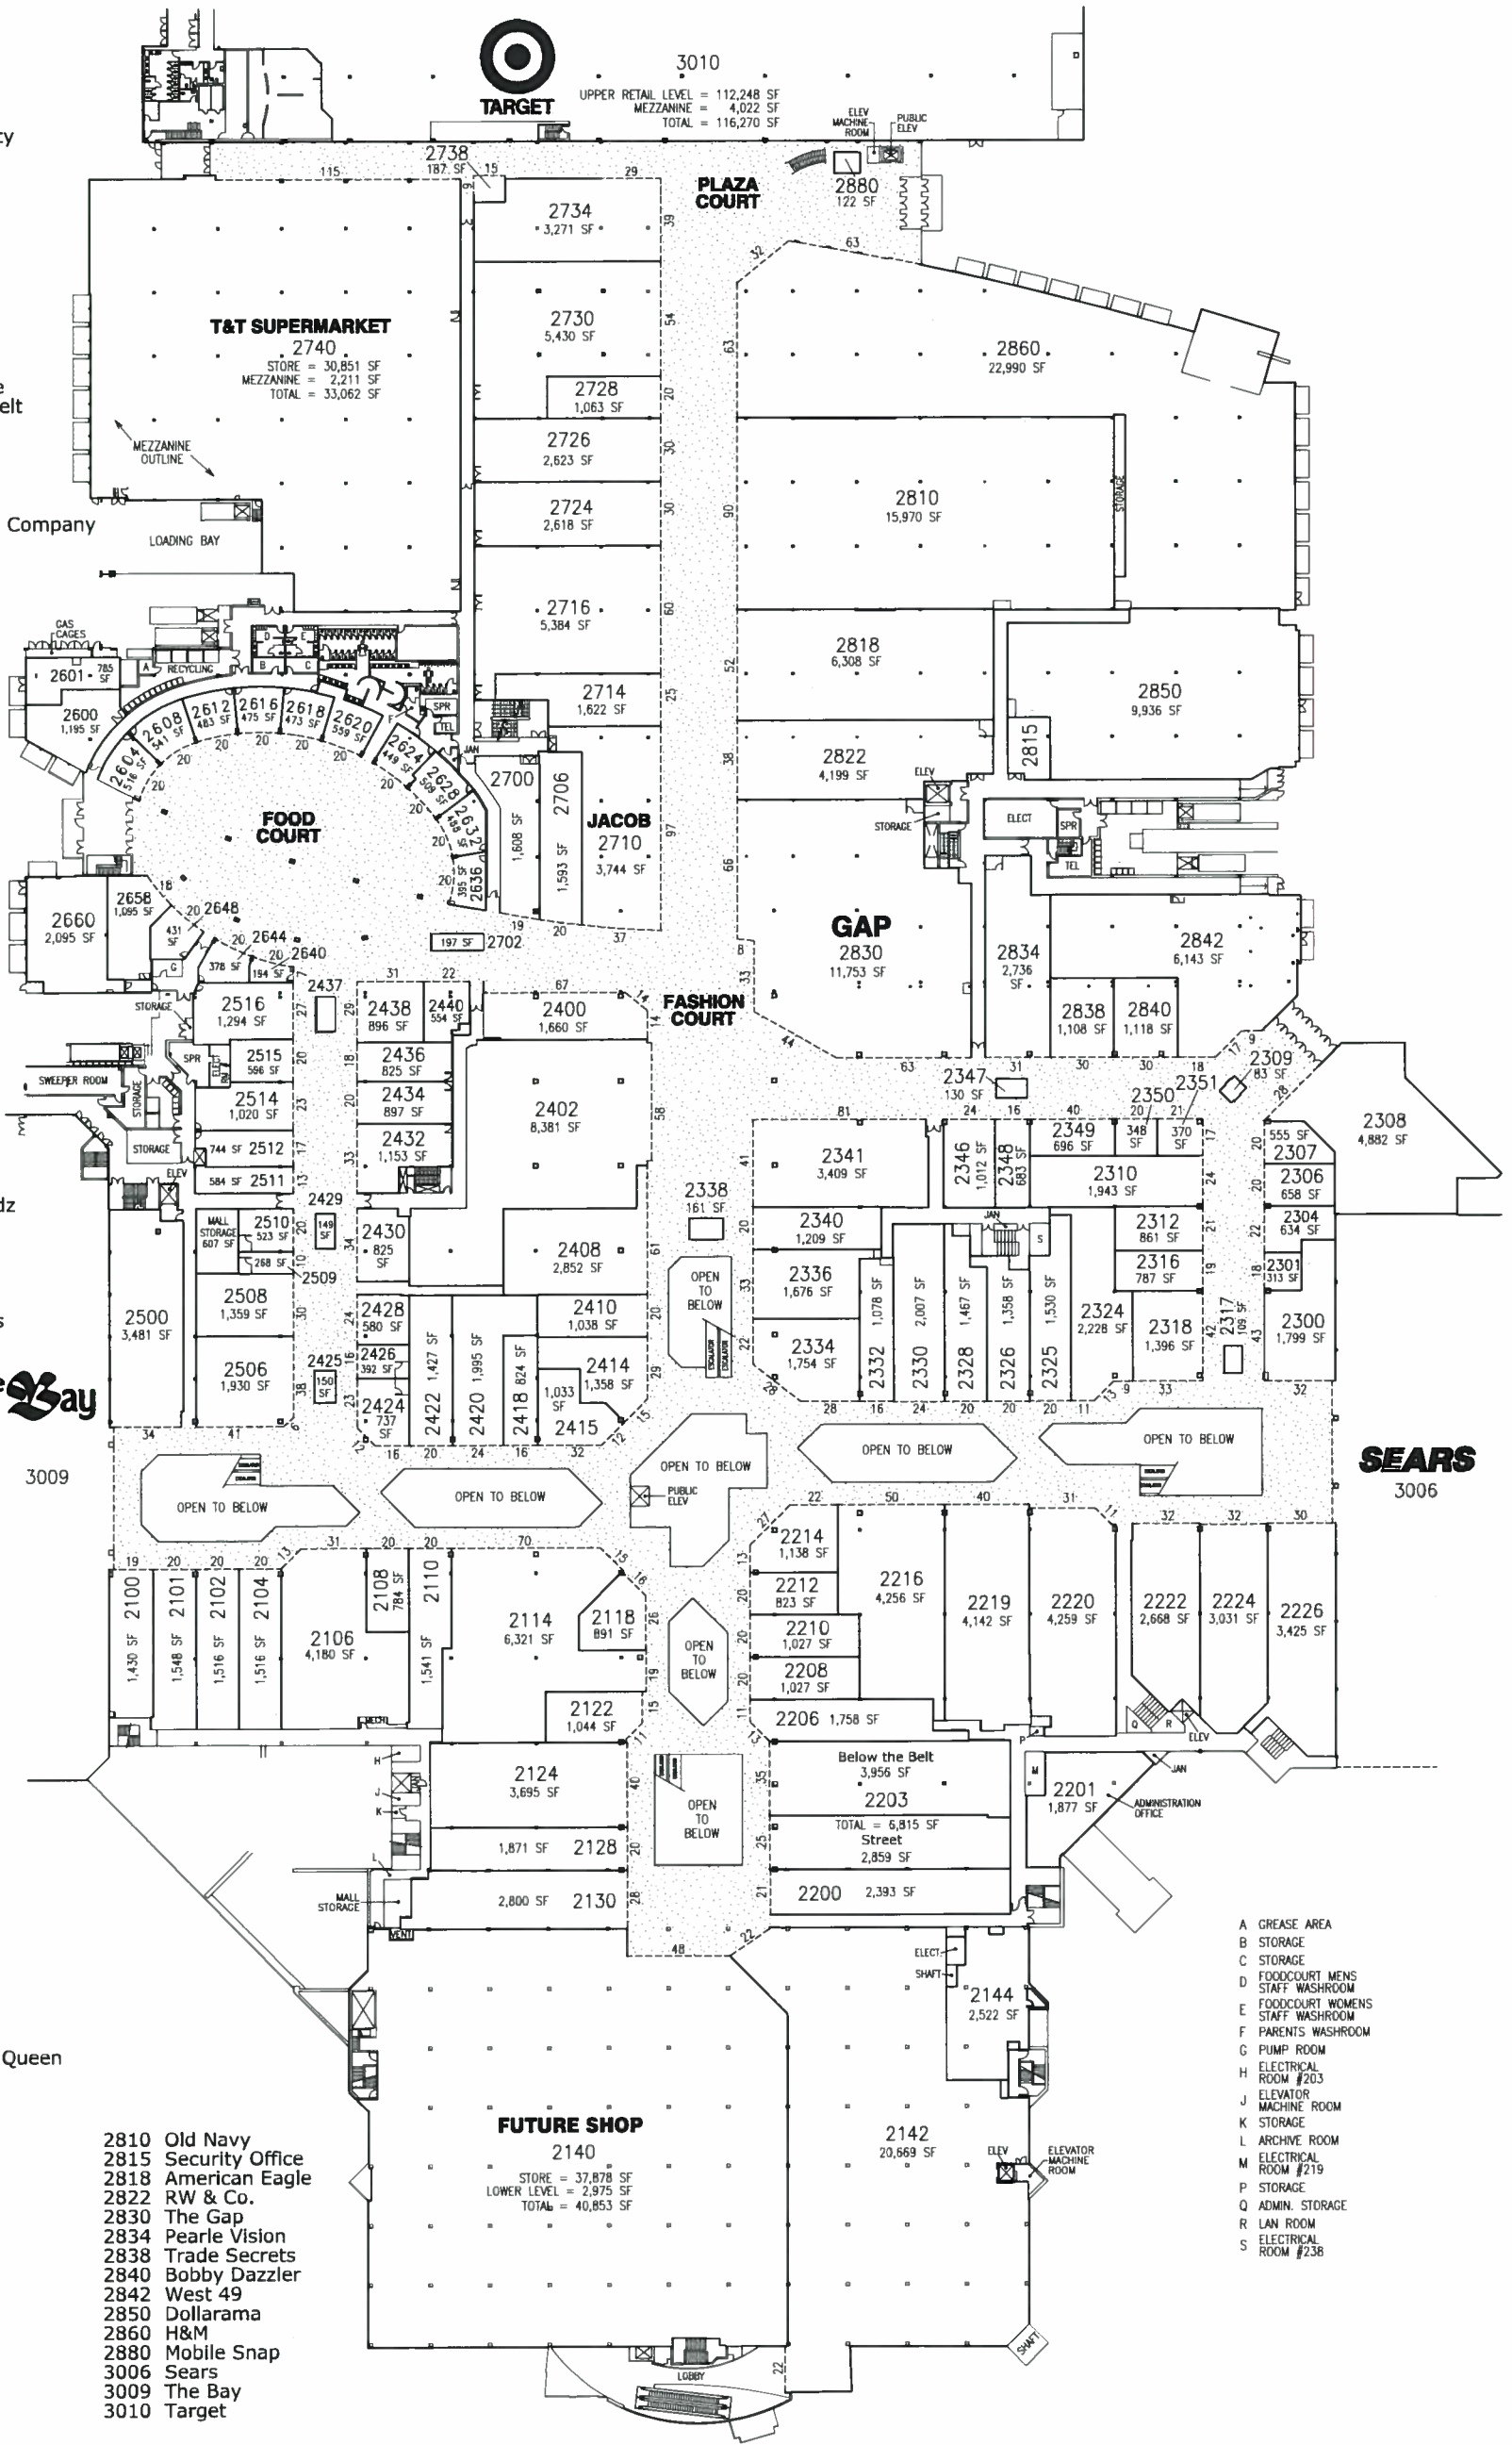

- 2100 Showcase
- 2101 Bell
- 2102 2nd Look Day Spa
- 2104 Motherhood Maternity
- 2106 The Children's Place
- 2108 Best Buy Mobile
- 2110 Aldo
- 2114 Le Chateau
- 2118 Dallany Jewellery
- 2122 Nutrition House
- 2124 Suzy Shier
- 2128
- 2130
- 2140 Future Shop
- 2142 Golf Town
- 2200
- 2201 Administration Office
- 2203 Street / Below the Belt
- 2206 Daniadown Quilts
- 2208
- 2210 Blue Line Sports
- 2212 Sunglass Hut
- 2214 Ben Moss Jewellers
- 2216 The Garage Clothing Company
- 2219 Reitmans
- 2220 La Senza
- 2222 Ricki's
- 2224 Payless ShoeSource
- 2226 Cleo
- 2300 Freedman Shoes
- 2301 Coquitlam Fine Dry Cleaners
- 2304 Pro Stitch
- 2306 Alive Health Centre
- 2307 Things Engraved
- 2308 Scotiabank
- 2309 BC Lottery
- 2310 Aark Dental @ Coquitlam Centre
- 2312
- 2316 Kerrisdale Cameras
- 2317 Prudential Sterling
- 2318 Soft Moc
- 2324 Alia N Tan Jay
- 2325 Change
- 2326
- 2328 Spring
- 2330 Swimco
- 2332 Walk with Ronsons
- 2334 Peoples Jewellers
- 2336 La Vie en Rose
- 2338
- 2340 Aqua La Vie en Rose
- 2341 Aritzia
- 2346 J76
- 2347 Mobile Republic
- 2348 Sashimi Sushi
- 2349 Stitch It
- 2350 Sparky's Kutz for Kldz
- 2351 Gateway Newstands
- 2400 Mappings
- 2402 Apple Store
- 2408 Bath & Body Works
- 2410 Pandora
- 2414 Ann-Louise Jewellers
- 2415 The Body Shop
- 2418 Naturalizer
- 2420 Manticque
- 2422 Telus Mobility
- 2424 Acinda Jewellers
- 2425 Virgin Mobile
- 2426 Yogen Fruz
- 2428 House of Knives
- 2429 Premier Brow Bar
- 2430 Marlin Travel
- 2432 EB Games
- 2434 Mastercuts
- 2436 Jersey City
- 2437 International News
- 2438 Lush
- 2440 Qoola
- 2500 Lenscrafters
- 2506 Gymboree
- 2508 Claire's
- 2509 Big Orange
- 2510 Sweet Factory
- 2511 Koodo
- 2512 Watch It!
- 2514 G.N.C.
- 2515 Flip Flop Shops
- 2516 In-Look Optical
- 2600 Starbucks Coffee
- 2601 Freshslice Pizza
- 2604 KFC
- 2608 Bourbon Street Grill
- 2612 Tandori
- 2616 Koya Japan
- 2618 A & W
- 2620 Thai Express
- 2624 New York Fries
- 2628 Tiki Ming
- 2632 Opa!
- 2636 Orange Julius/Dairy Queen
- 2640 Jugo Juice
- 2644 Vina Vietnamese
- 2648 Ruffage
- 2658 Arby's
- 2660 Ricky's Urban Diner
- 2700 Coles
- 2702 Garden Fresh
- 2706 Triple Flip
- 2710 Jacob
- 2714 Sterling Shoes
- 2716 Guess?
- 2724 Build-A-Bear
- 2726 lululemon Athletica
- 2728 Jack & Jill
- 2730 Sephora
- 2734 Dynamite
- 2738 Silkway Travel
- 2740 T & T Supermarket
- 2810 Old Navy
- 2815 Security Office
- 2818 American Eagle
- 2822 RW & Co.
- 2830 The Gap
- 2834 Pearle Vision
- 2838 Trade Secrets
- 2840 Bobby Dazzler
- 2842 West 49
- 2850 Dollarama
- 2860 H&M
- 2880 Mobile Snap
- 3006 Sears
- 3009 The Bay
- 3010 Target